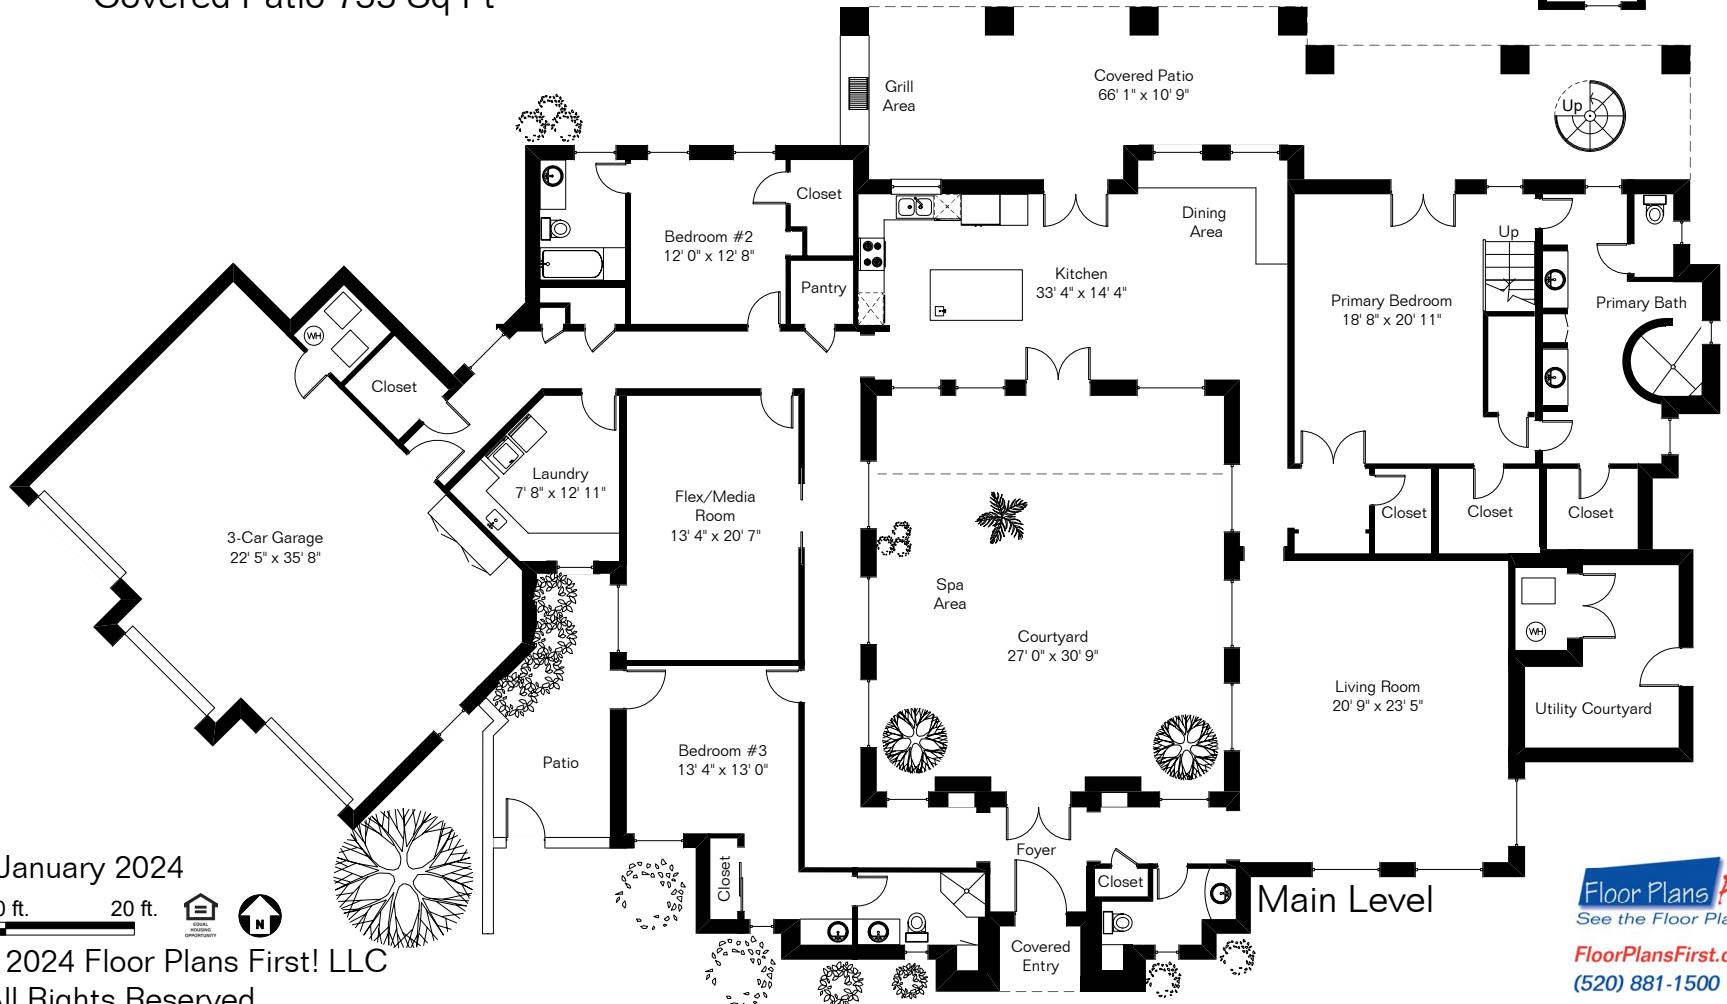

The square footages and room size information are deemed to be reliable but are not guaranteed and should be independently verified. This drawing is for marketing purposes only.

13951 N Old Forest Trail

Main Level 4,139 Sq Ft
Upper Level 345 Sq Ft
Total Living Area 4,484 Sq Ft
Garage 978 Sq Ft
Courtyard 820 Sq Ft
Covered Patio 753 Sq Ft

Site Visit January 2024
0 ft. 6 ft. 10 ft. 20 ft.

Copyright 2024 Floor Plans First! LLC
All Rights Reserved.