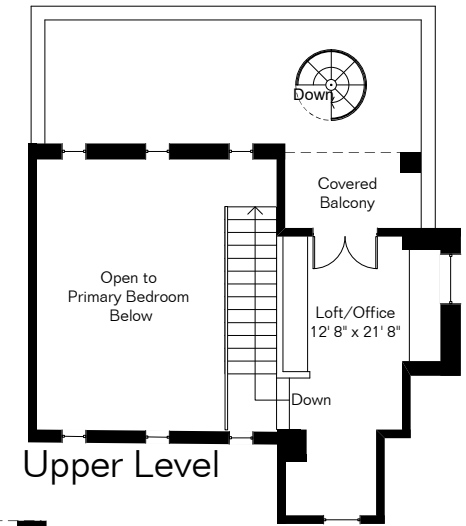

The square footages and room size information are deemed to be reliable but are not guaranteed and should be independently verified. This drawing is for marketing purposes only.

13951 N Old Forest Trail

Main Level 4,139 Sq Ft
Upper Level 345 Sq Ft
Total Living Area 4,484 Sq Ft
Garage 978 Sq Ft
Courtyard 820 Sq Ft
Covered Patio 753 Sq Ft

Site Visit January 2024
0 ft. 6 ft. 10 ft. 20 ft.

Copyright 2024 Floor Plans First! LLC
All Rights Reserved.